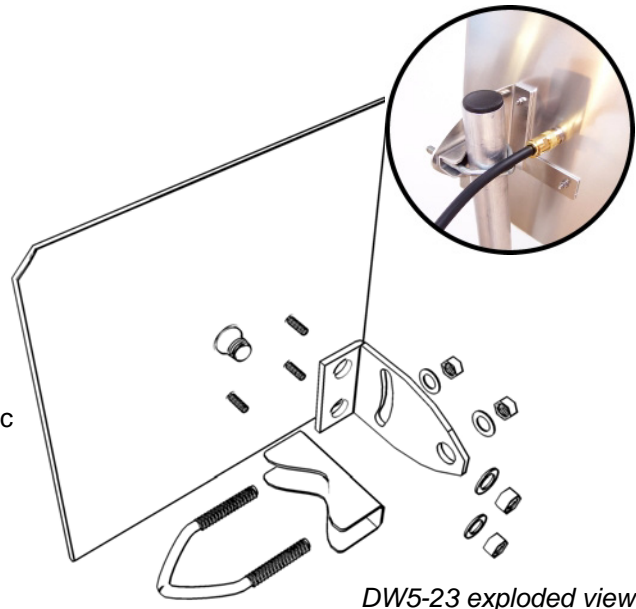

# DW5-23 Wide band 23 dBi 5,2 to 5,9 GHz Panel antenna

- Aluminium pole mounting material included
- Wideband antenna for 5,2 to 5,9 GHz
- High quality materials used
- Type N Female connector
- Low side lobe level
- Gain >23 dBi
- Attractive housing type
- Completely weather proof
- Horizontal or vertical polarization
- Up en down till possible by bracket
- Long distance connections to 802.11a network

## Specifications

Frequency Range	5200 - 5900 MHz
Gain	> 23 dBi
VSWR	<2,0
Impedance	50 OHM
Azimuth beam width	10 degree
Elevation beam width	10 Degree
Polarization	Linear, Hor/Vert
Material	UV resistant plastic High strength aluminium alloy DC grounded
Lightning protection	
Weight	0,84 kg
Dimension (mm)	(328 x 328 x 25)